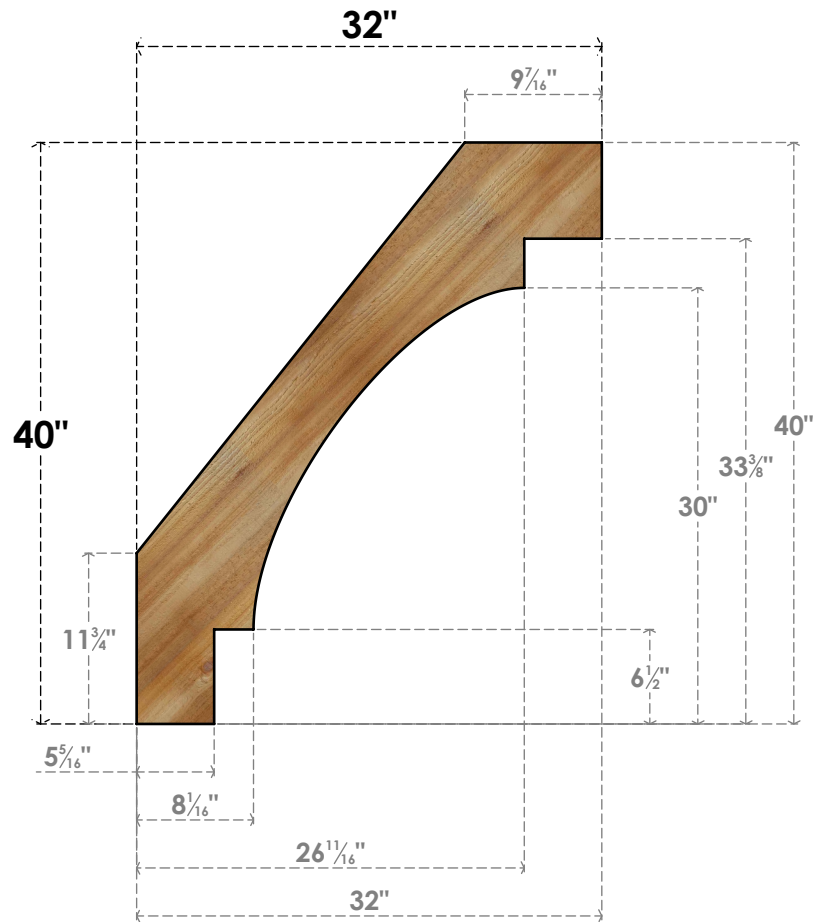

BRC04X32X40MRC00RWR

4"W X 32"D X 40"H MERCED ROUGH SAWN BRACE, WESTERN RED CEDAR

SIDE

FRONT

EKENA MILLWORK
 2300 WEST MAIN ST.
 CLARKSVILLE, TX 75426
 TOLL FREE: 866-607-0453
 WWW.EKENAMILLWORK.COM

NOTES

1. INSTALLATION TO BE COMPLETED IN ACCORDANCE WITH MANUFACTURER'S SPECIFICATIONS.
2. DRAWING MAY NOT BE TO SCALE
3. THIS DRAWING IS INTENDED FOR DESIGN AND PLANNING PURPOSES ONLY.
4. ALL INFORMATION CONTAINED HEREIN WAS CURRENT AT THE TIME OF DEVELOPMENT BUT MUST BE REVIEWED AND APPROVED BY THE PRODUCT MANUFACTURER TO BE CONSIDERED ACCURATE.
5. PRODUCTS ARE NOT KILN DRIED. THIS ITEM IS UNIQUE AND WILL CONTAIN THE NATURAL VARIATIONS THAT THE WOOD SPECIES OFFERS. THIS MAY RESULT IN VARIATIONS UP TO 1/4"