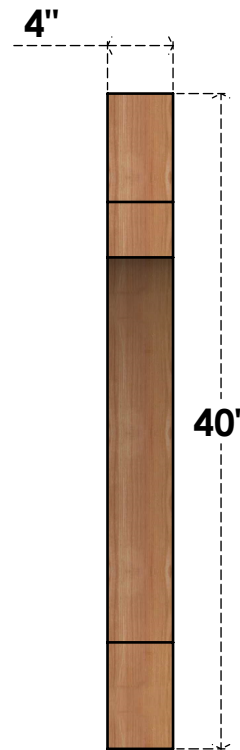

BRC04X32X40MRC00RWR

4"W X 32"D X 40"H MERCED ROUGH SAWN BRACE, WESTERN RED CEDAR

SIDE

FRONT

EKENA MILLWORK
 2300 WEST MAIN ST.
 CLARKSVILLE, TX 75426
 TOLL FREE: 866-607-0453
 WWW.EKENAMILLWORK.COM

NOTES

1. INSTALLATION TO BE COMPLETED IN ACCORDANCE WITH MANUFACTURER'S SPECIFICATIONS.
2. DRAWING MAY NOT BE TO SCALE
3. THIS DRAWING IS INTENDED FOR DESIGN AND PLANNING PURPOSES ONLY.
4. ALL INFORMATION CONTAINED HEREIN WAS CURRENT AT THE TIME OF DEVELOPMENT BUT MUST BE REVIEWED AND APPROVED BY THE PRODUCT MANUFACTURER TO BE CONSIDERED ACCURATE.
5. PRODUCTS ARE NOT KILN DRIED. THIS ITEM IS UNIQUE AND WILL CONTAIN THE NATURAL VARIATIONS THAT THE WOOD SPECIES OFFERS. THIS MAY RESULT IN VARIATIONS UP TO 1/4"